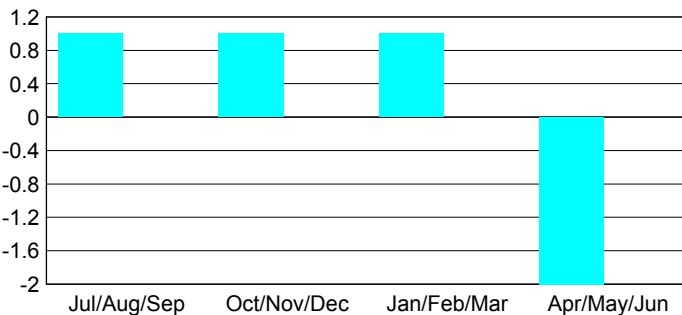

**Club Results 2012-2013**

Goal, New, Dropped, Gain/Loss

**YTD Status Quo Clubs 2012-2013**

Status Quo Clubs Compared to Status Quo Members

**Club Gain/Loss 2012-2013**

**MEMBERSHIP**

Month	Net Memb Goal	Actual New Memb	Actual Dropped Memb	Gain/Loss of Memb
<b>2012-2013</b>				
Jul/Aug/Sep		105	74	31
Oct/Nov/Dec		117	36	81
Jan/Feb/Mar		94	15	79
Apr/May/Jun		84	124	-40
<b>Totals</b>		<b>400</b>	<b>249</b>	<b>151</b>

**Membership Results 2012-2013**

Goal, New, Dropped, Gain/Loss

**Gender Comparison 2012-2013**

**Membership Gain/Loss 2012-2013**