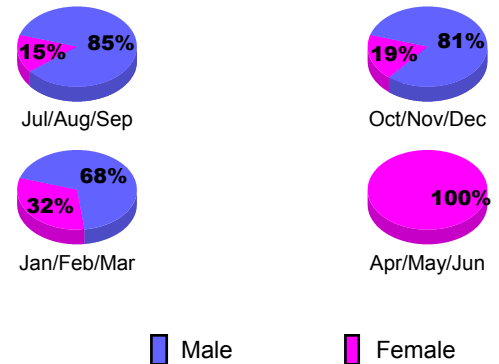

**Club Results 2012-2013**

Goal, New, Dropped, Gain/Loss

**YTD Status Quo Clubs 2012-2013**

Status Quo Clubs Compared to Status Quo Members

**Club Gain/Loss 2012-2013**

**MEMBERSHIP**

Month	Net Memb Goal	Actual New Memb	Actual Dropped Memb	Gain/Loss of Memb
<b>2012-2013</b>				
Jul/Aug/Sep		105	74	31
Oct/Nov/Dec		117	36	81
Jan/Feb/Mar		94	15	79
Apr/May/Jun		84	124	-40
<b>Totals</b>		<b>400</b>	<b>249</b>	<b>151</b>

**Membership Results 2012-2013**

Goal, New, Dropped, Gain/Loss

**Gender Comparison 2012-2013**

**Membership Gain/Loss 2012-2013**