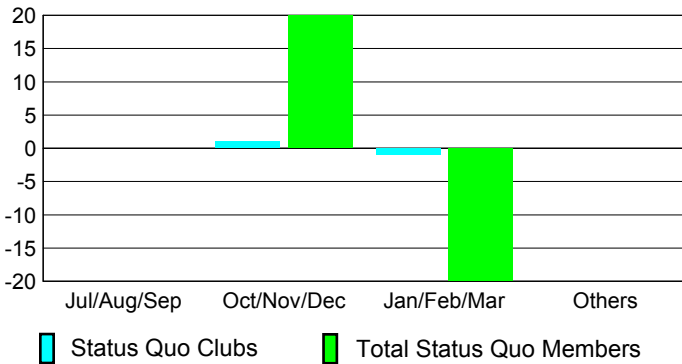

2012-2013 GMT Reports for District (or Undistricted) **District 306 C1**

GMT: **M NAGARAJAN**

Location: **REP OF SRI LANKA**

GMT CA: **6**

**CLUBS**

Month	New Club Goal	Actual New Clubs	Actual Dropped Clubs	Gain/Loss of Clubs
<b>2012-2013</b>				
Jul/Aug/Sep		2	1	1
Oct/Nov/Dec		1	0	1
Jan/Feb/Mar		1	0	1
Apr/May/Jun		0	2	-2
<b>Totals</b>		<b>4</b>	<b>3</b>	<b>1</b>

**Club Results 2012-2013**

Goal, New, Dropped, Gain/Loss

**YTD Status Quo Clubs 2012-2013**

Status Quo Clubs Compared to Status Quo Members

**Club Gain/Loss 2012-2013**

**MEMBERSHIP**

Month	Net Memb Goal	Actual New Memb	Actual Dropped Memb	Gain/Loss of Memb
<b>2012-2013</b>				
Jul/Aug/Sep		105	74	31
Oct/Nov/Dec		117	36	81
Jan/Feb/Mar		94	15	79
Apr/May/Jun		84	124	-40
<b>Totals</b>		<b>400</b>	<b>249</b>	<b>151</b>