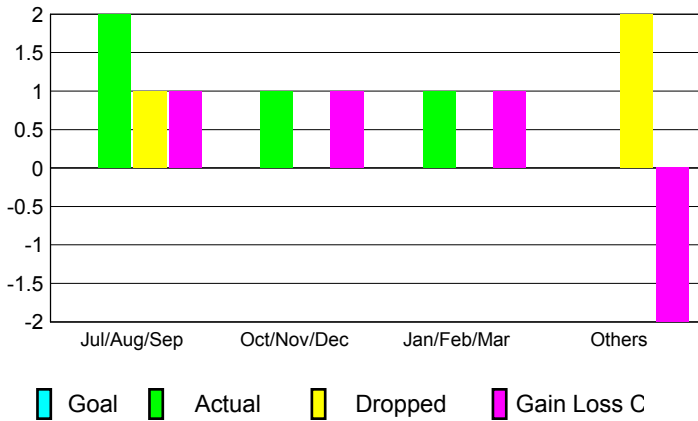

2012-2013 GMT Reports for District (or Undistricted) **District 306 C1**

GMT: **M NAGARAJAN**

Location: **REP OF SRI LANKA**

GMT CA: **6**

**CLUBS**

Month	New Club Goal	Actual New Clubs	Actual Dropped Clubs	Gain/Loss of Clubs
<b>2012-2013</b>				
Jul/Aug/Sep		2	1	1
Oct/Nov/Dec		1	0	1
Jan/Feb/Mar		1	0	1
Apr/May/Jun		0	2	-2
<b>Totals</b>		<b>4</b>	<b>3</b>	<b>1</b>

**Club Results 2012-2013**

Goal, New, Dropped, Gain/Loss

**YTD Status Quo Clubs 2012-2013**

Status Quo Clubs Compared to Status Quo Members

**Club Gain/Loss 2012-2013**

**MEMBERSHIP**

Month	Net Memb Goal	Actual New Memb	Actual Dropped Memb	Gain/Loss of Memb
<b>2012-2013</b>				
Jul/Aug/Sep		105	74	31
Oct/Nov/Dec		117	36	81
Jan/Feb/Mar		94	15	79
Apr/May/Jun		84	124	-40
<b>Totals</b>		<b>400</b>	<b>249</b>	<b>151</b>