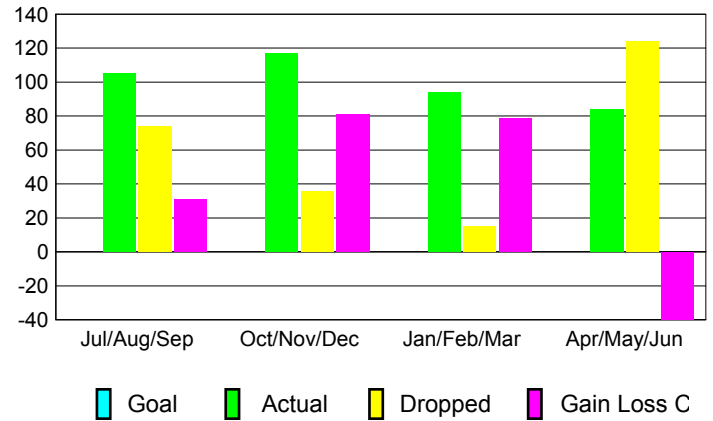

**Club Results 2012-2013**

Goal, New, Dropped, Gain/Loss

**YTD Status Quo Clubs 2012-2013**

Status Quo Clubs Compared to Status Quo Members

**Club Gain/Loss 2012-2013**

**MEMBERSHIP**

Month	Net Memb Goal	Actual New Memb	Actual Dropped Memb	Gain/Loss of Memb
<b>2012-2013</b>				
Jul/Aug/Sep		105	74	31
Oct/Nov/Dec		117	36	81
Jan/Feb/Mar		94	15	79
Apr/May/Jun		84	124	-40
<b>Totals</b>		<b>400</b>	<b>249</b>	<b>151</b>

**Membership Results 2012-2013**

Goal, New, Dropped, Gain/Loss

**Gender Comparison 2012-2013**

**Membership Gain/Loss 2012-2013**